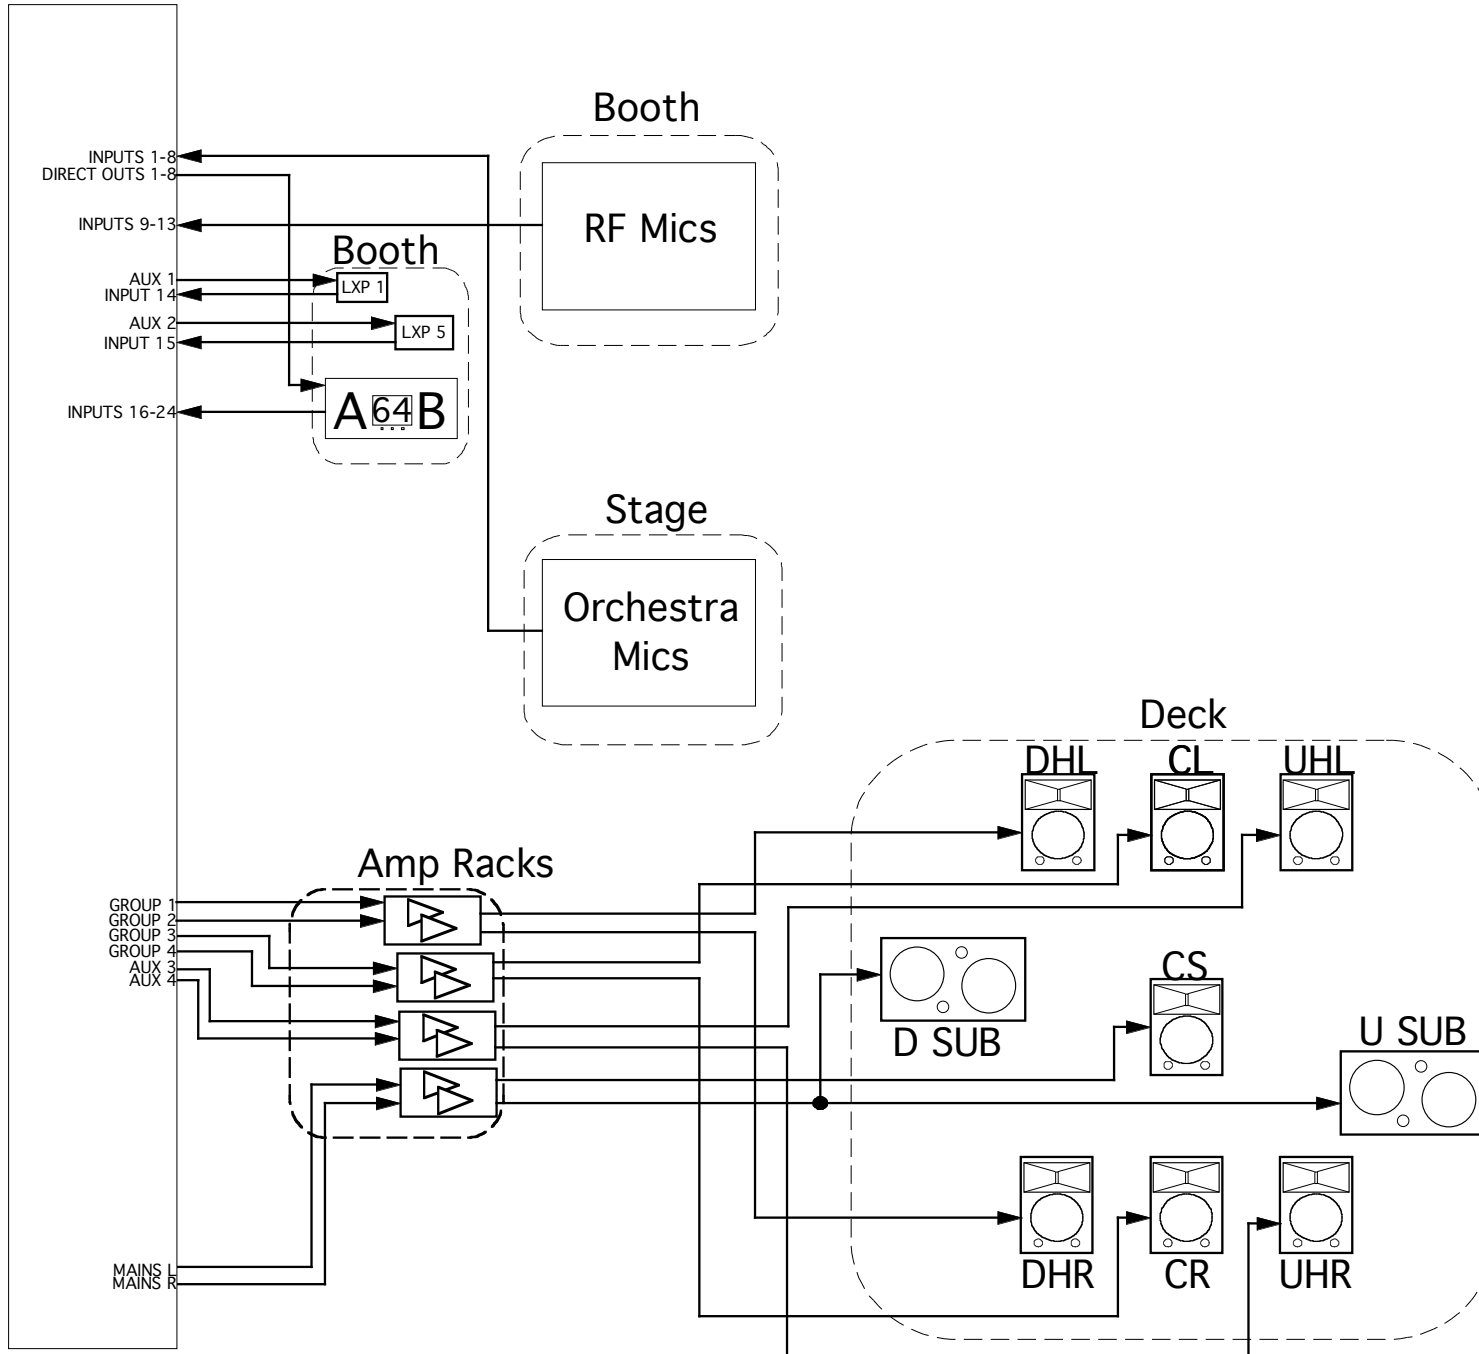

Console

KEY OF SYMBOLS

-  Stereo Amp
-  (Location) and Speaker
-  U SUB (Location) and Sub
-  A64B Audiobox
-  Line
-  Line Interconnections

NOTES:

BU STA

Production of

The Tempest

Director: Lenny Lebowitz
 Scene Designer: Tijana Bjelajac
 Costume Designer: Beth Goldenberg
 Lighting Designer: Tony Kudner
 Composer: Adam Knauss
 Sound Designer: Matt Otto

Sound Board Op: Melissa Russell

Block Diagram

PLATE #

NO SCALE
 DATE: 11.17.05
 Drawn by: Matt Otto

1 of 4